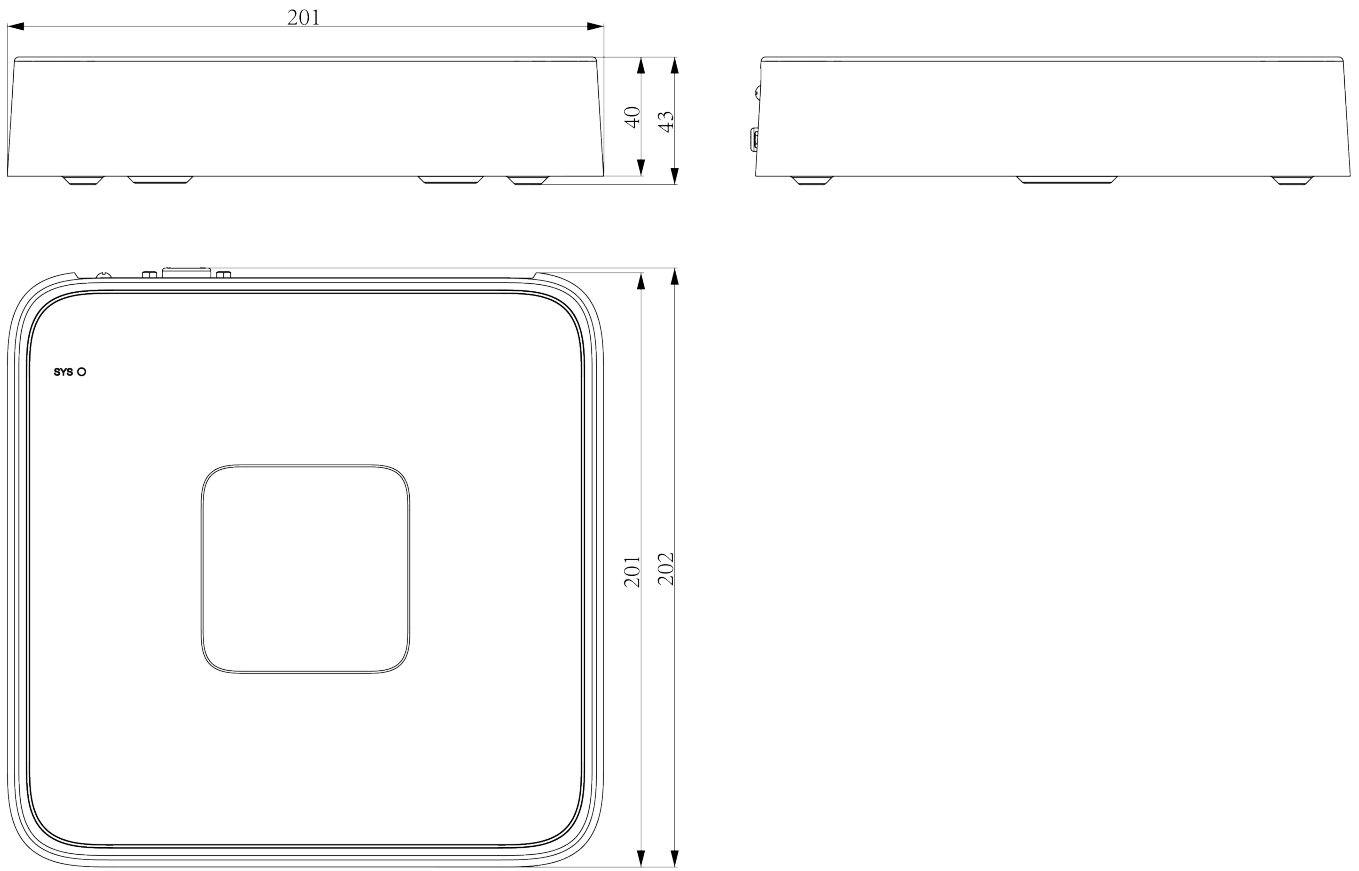

### KEY FEATURES

- Up to 8-ch IP camera accesses
- Incoming/Outgoing bandwidth: 60Mbps/40Mbps
- S+265, H.265, S+264, H.264 video formats
- Max. decoding capability: 6MP(30fps)×1 or 1080P(30fps)×4
- 4-ch synchronous playback
- Up to 6 TB capacity for each HDD
- Simultaneous HDMI and VGA outputs
- HDMI output at up to 1080P resolution
- 1×RJ-45, 10/100 Mbps self-adaptive Ethernet port
- PoE interface, 8×RJ45, 10/100 Mbps self-adaptive Ethernet port
- S+ 265 compression effectively reduces the storage space by up to 75%
- Support cloud upgrade

External Port	
USB	2×USB2.0
HDMI	1×HDMI
VGA	1×VGA
Network Interface	1×RJ-45, 10/100 Mbps self-adaptive Ethernet port
SATA	1×SATA interface
PoE	
PoE Interface	8×RJ45, 10/100 Mbps self-adaptive Ethernet port
PoE Budget	45W
Power per PoE Port	30W
Standard	IEEE 802.3 af/at
General	
UI Language	English; Spanish; Italian; Turkish; French; Polish; Dutch; Hebrew; German; Portuguese
Power Supply	DC48V 1.35A
Power Consumption	<10W(without HDD&without PoE)
NetWeight	0.47kg
GrossWeight	0.89kg
Boundary Dimensions	200(L)200(W)43(H)mm
Package Dimensions	315(L)70(W)235(H)mm
Operating Temperature	-10°C~+55°C (+14°F~+131°F)
Operating Humidity	10%~90%RH (non-condensing)
Storage Temperature	-20°C~+60°C (-4°F~+140°F)
Package Kit	Network Video Recorder; Screw Pack; Mouse; European Standard Power Adapter

## DIMENSIONS (Unit: mm)