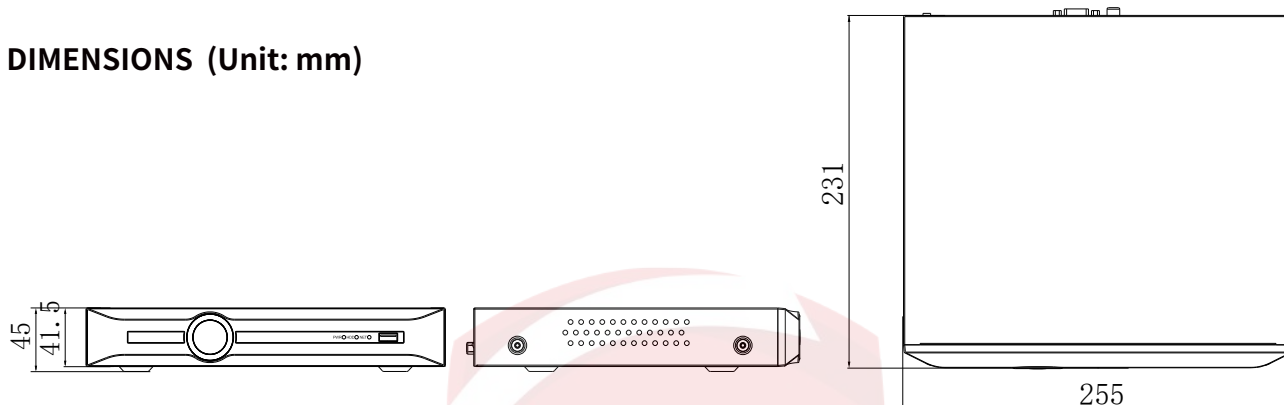

AVAILABLE MODEL

TC-R3110 SPEC:I/B/P8/V3.0

DIMENSIONS (Unit: mm)