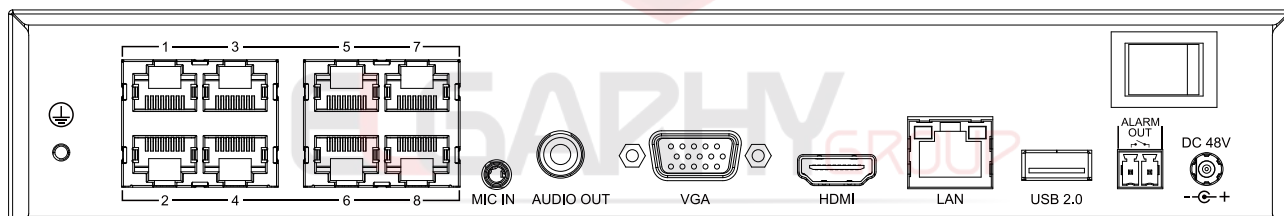

Physical Interfaces

DISTRIBUTED BY

Tiandy Technologies Co.,Ltd.

Email: sales@tiandy.com

Tel: +86-22-58596178

Website: en.tiandy.com

Fax: +86-22-58596048